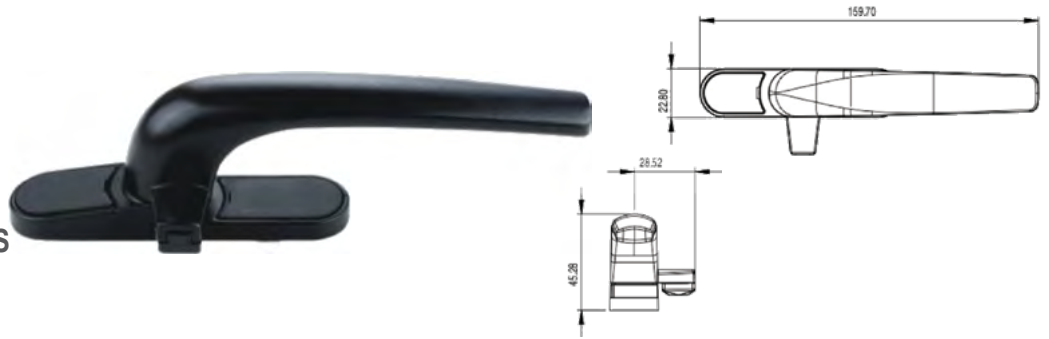

Casement Handle

LEXUS DESIGN

Product Code: CP - LEXUS

CITY DESIGN

Product Code: CP - CITY

UNIQ DESIGN

Product Code: CP - CS4800

WEDGELESS DESIGN

Product Code: CP - CS5800