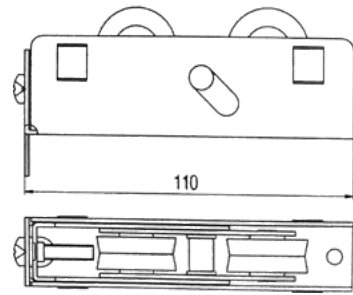

Roller

Nylon Roller
(Max Weight: 100kg)

Constyle Signature Roller offers a variety of carriage models: with one or two wheels, fixed or adjustable, in different materials with various capacities to meet all requirements.

Sole Roller
(Max Weight: 40kg)