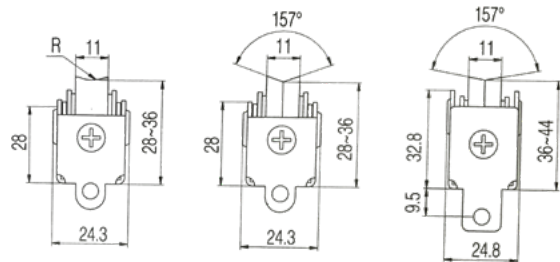

Roller

Nylon Roller
(Max Weight: 100kg)

Constyle Signature Roller offers a variety of carriage models: with one or two wheels, fixed or adjustable, in different materials with various capacities to meet all requirements.

Sole Roller
(Max Weight: 40kg)